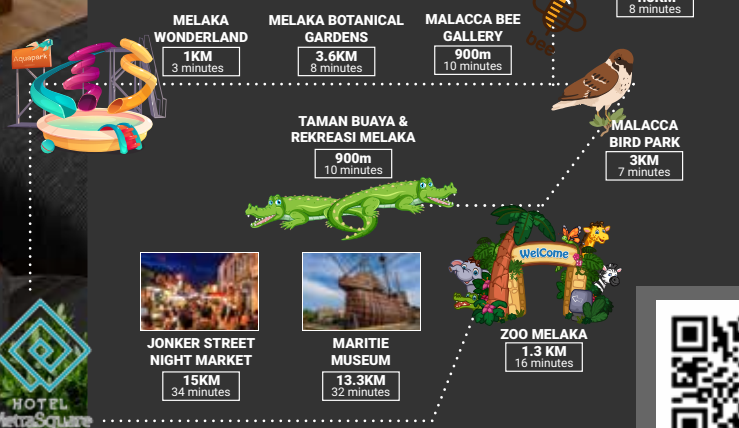

## 入住一晚 送入门票

水上乐园 或 动物园 (2选1)

ITCS TRAVEL & TOURS SDN BHD (KPL:8494) (1176048-V)  
 Address : 20-2-4, Jalan 2/101C, Cheras Business Centre, Batu 5,  
 Jalan Cheras, 56100 Kuala Lumpur  
 Contact : 012-763 7034 / 016-270 3636  
 Email: sky.itcs@gmail.com / cole.itcs@gmail.com Website: www.itcs.com.my

2021 CUSTOMER REVIEW AWARDS

8.4

HOTEL MetraSquare

3 Star Premium Hotel

FROM RM ~~228~~ per night per room  
128

\*term and condition apply \*peak season surcharge apply

- 2017 Hotel, Premium 3 Stars
- Suitable for **budget conscious travellers**
- Spacious Room **30sqm - 92sqm**  
Recently Upgraded & Renovate
- 3 type of room type: **Twin , 1 bedroom apartment & Duplex**
- Exclusive **Room Price** (Cheaper than A B & E online platform)
- **Good Location access to All Theme Parks, Gardens & Farms in Malacca for Family Trip** (Best in Class based on location Ayer Keroh)
- **Buffet breakfast**
- Exclusive arrangement **One Drinks at Rooftop Moonbar**

FAMILY COMBO

2 ADULT + 2 CHILD

FROM RM ~~488~~ per night per room

\*term and condition apply \*peak season surcharge apply

STAY 1 NIGHT FREE ENTRANCE

Melaka wonderland / Zoo Melaka (2 select 1)

ITCS TRAVEL & TOURS SDN BHD (KPL:8494) (1176048-V)  
 Address : 20-2-4, Jalan 2/101C, Cheras Business Centre, Batu 5,  
 Jalan Cheras, 56100 Kuala Lumpur  
 Contact : 012-763 7034 / 016-270 3636  
 Email: sky.itcs@gmail.com / cole.itcs@gmail.com Website : www.itcs.com.my